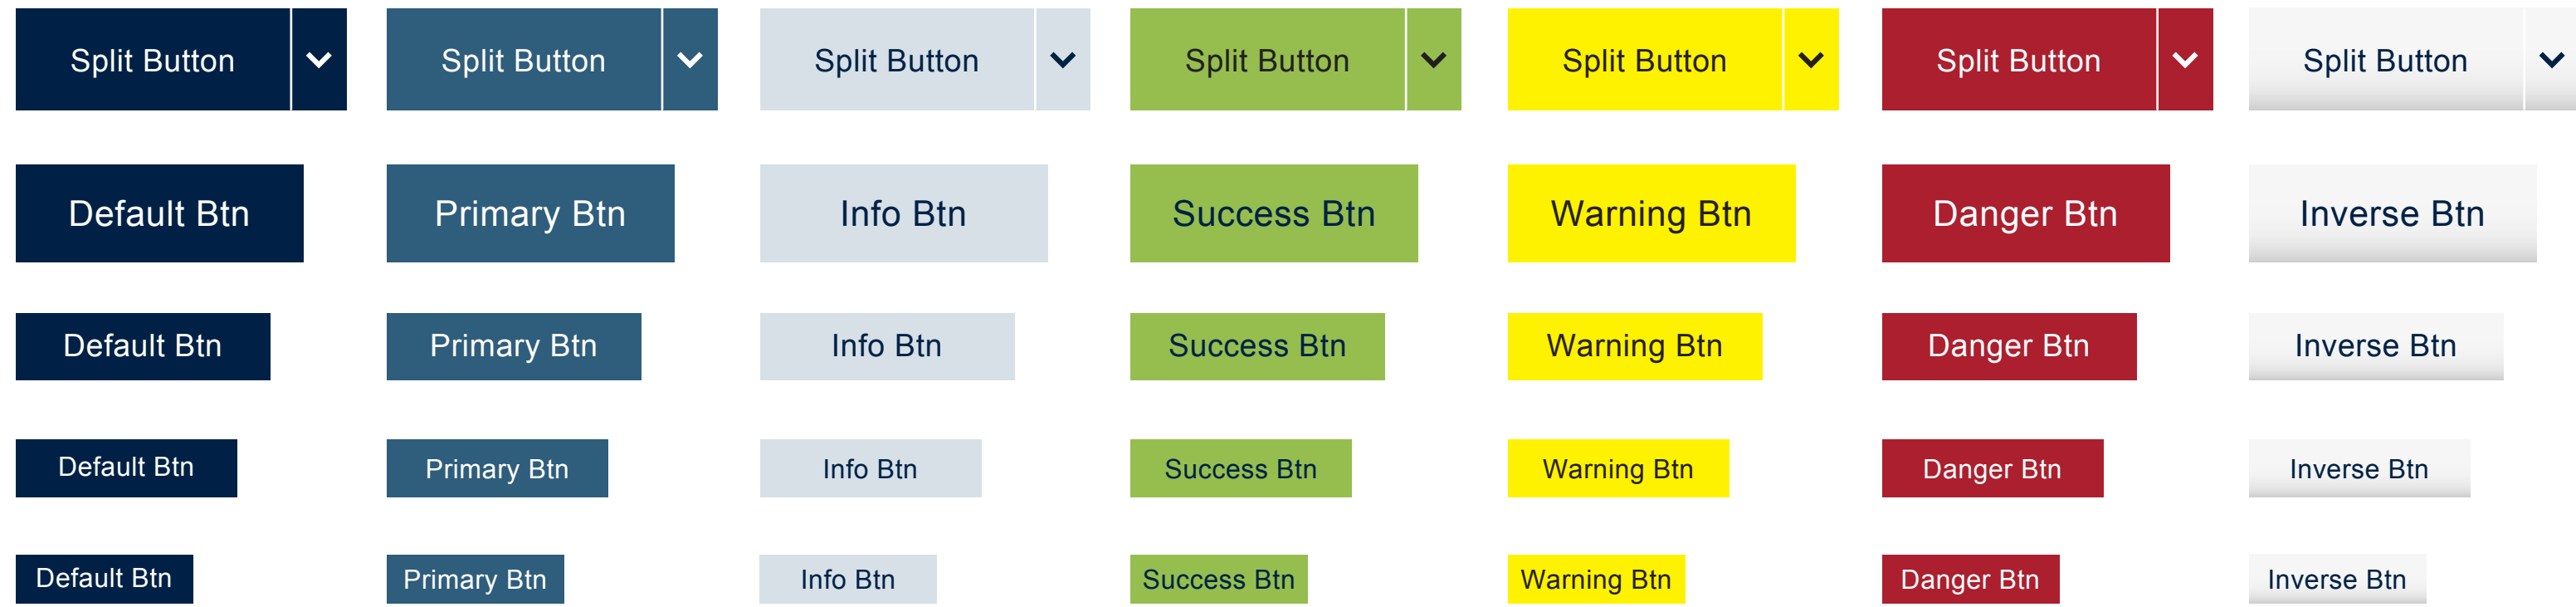

Vancouver Campus

Okanagan Campus

UBC Sites

Robson Square

Great Northern Way

Faculty of Medicine Across BC

Asia Pacific Regional Office

Buttons

Main navigation with split drop-down

Sidenav options

Breadcrumbs

Home / Page One / Sub-page One

Controls