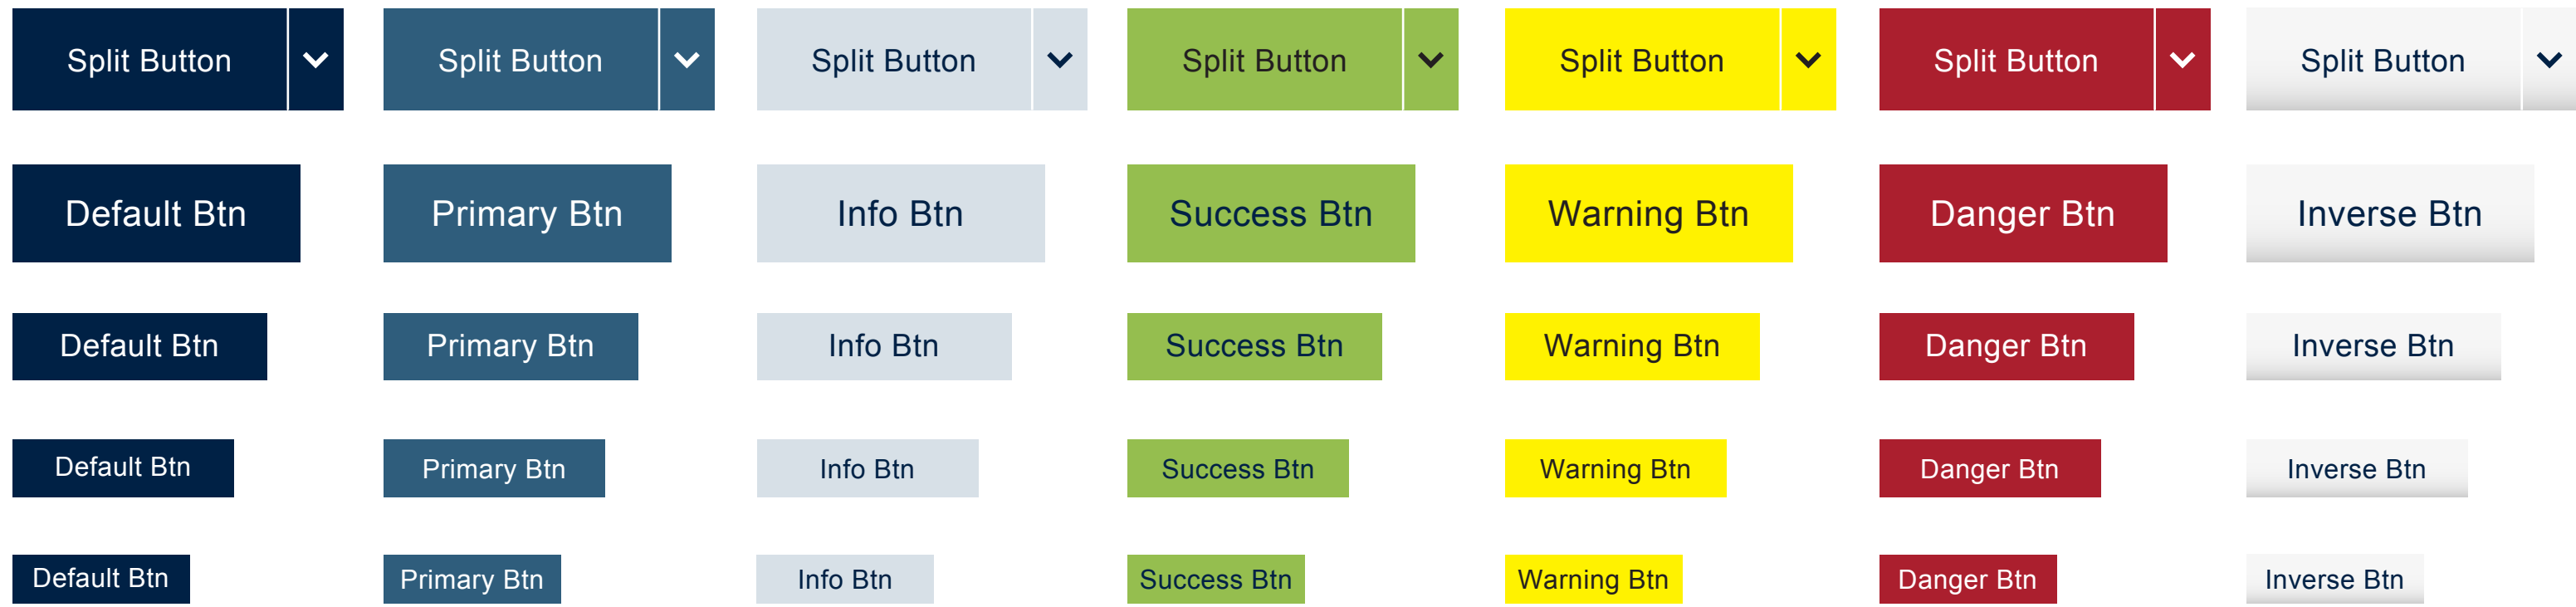

UBC Campuses

Vancouver Campus

Okanagan Campus

UBC Sites

Robson Square

Great Northern Way

Faculty of Medicine Across BC

Asia Pacific Regional Office

Buttons

Main navigation with split drop-down

Sidenav options

Breadcrumbs

Home / Page One / Sub-page One

Controls